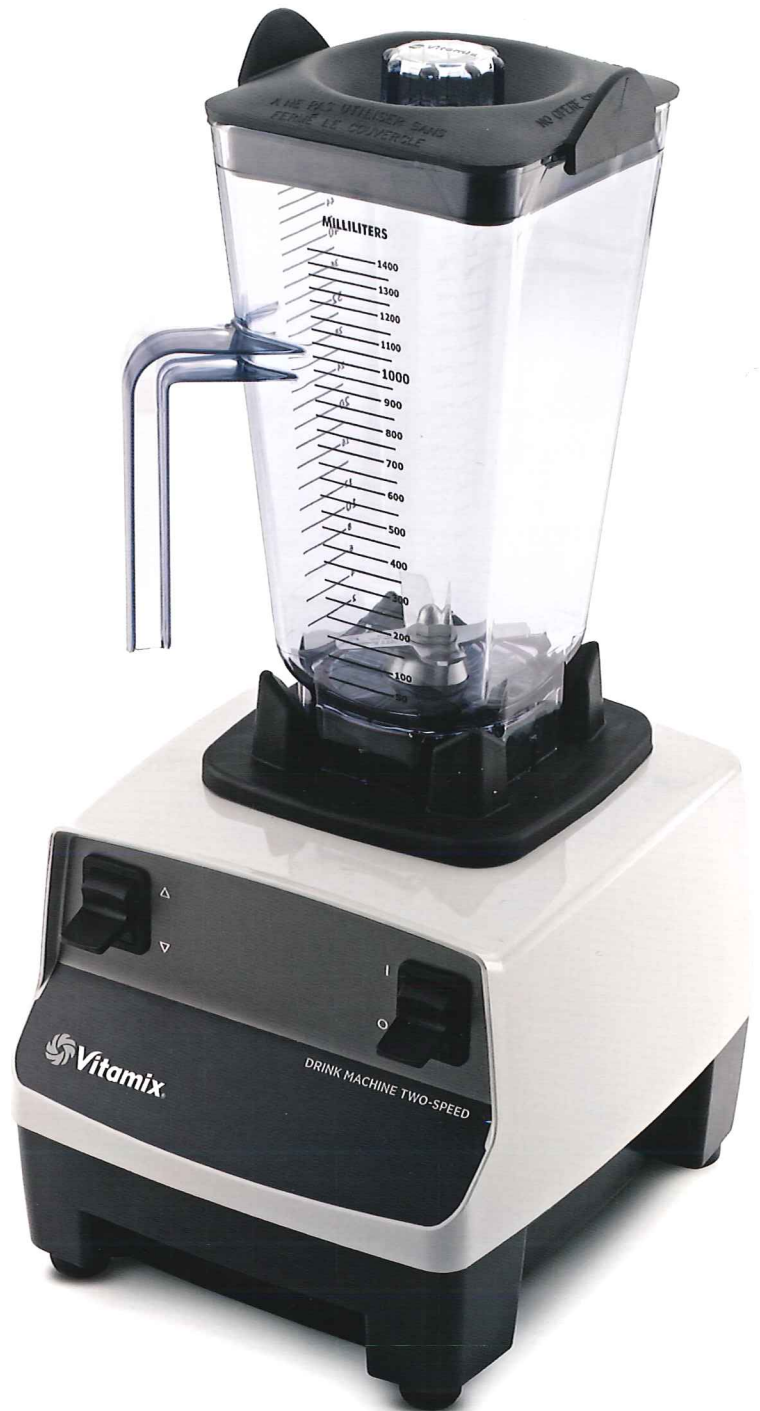

## DRINK MACHINE TWO-SPEED

### Durable and Efficient Blending

The Drink Machine Two-Speed is the reliable blender when powerful, functional, blending is needed. With manually-controlled two-speed capability, the Drink Machine Two-Speed will flawlessly create delicious frozen coffee drinks, fruit smoothies, granitas, shakes and more.

### Smart Product Design

- Blades create enough torque to crush 1,4 L of cubed ice in seconds
- Powerful, thermally-protected motor handles dense ingredients without overheating
- Clear, durable 1,4 L container pulls ingredients into the blades for efficiency and better speed of service