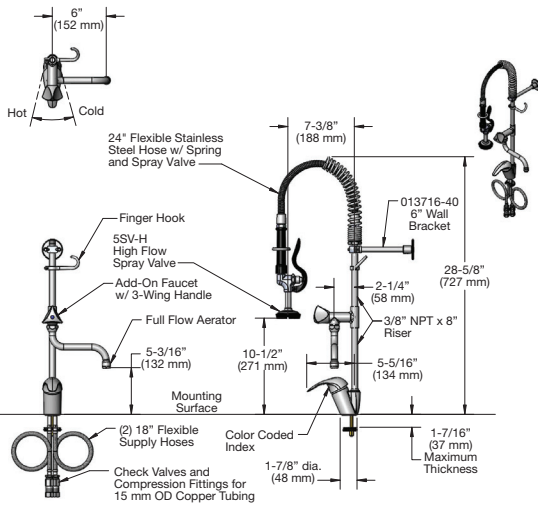

EX-1DP00-H

Pre-rinse unit, single temperature control

THE utilityline

EX-1DP12-H

Pre-rinse unit, single temperature control, add-on faucet

EX-6WP12-H

Pre-Rinse Unit, single temperature control, wall mounted base faucet, 307 mm add-on faucet

THE utilityline

EX-1DMP06-H

Compact pre-rinse unit, single temperature control, 152 mm add-on faucet

NEW!

EX-1DMP08-H

Compact pre-rinse unit, single temperature control, 203 mm add-on faucet

THE utilityline

RELIABILITY BUILT IN™

NEW Models!

iline Faucets

**NEW
EURO
MODELS**

Smart **i**nternational Foodservice Solutions

EA-1DF09-LH

Deck mount faucet with long single lever handle, 230 mm swivel nozzle

**14.76
L/min
Flow Rate**

iline
by **T&S**

EA-2DF12

Single lever base faucet with 305 mm (12") swing nozzle and aerator and 3-wing handles

**14.34
L/min
Flow Rate**

iline
by **T&S**

EA-2DF12-150

Single lever base faucet with 305 mm (12") swing nozzle and aerator and 3-wing handles; 150 mm (5-15/16") clearance