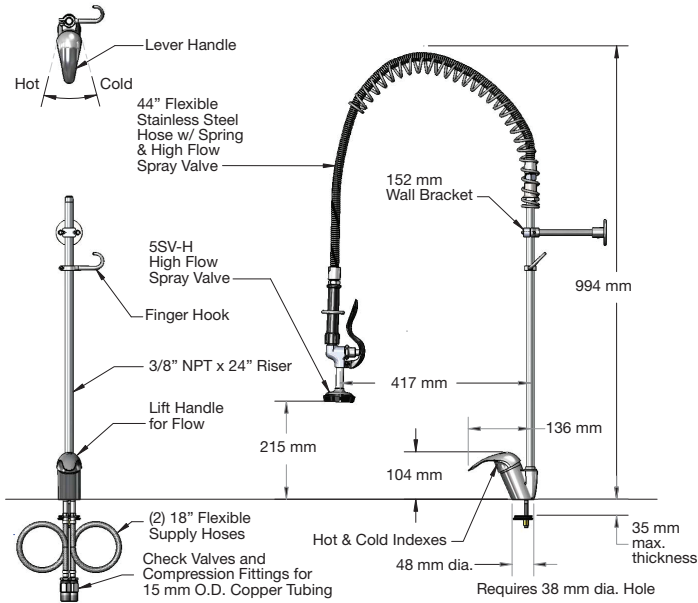

EX-1DP00-H

Pre-rinse unit, single temperature control

THE utilityline

EX-1DP12-H

Pre-rinse unit, single temperature control, add-on faucet

EX-6WP12-H

Pre-Rinse Unit, single temperature control, wall mounted base faucet, 307 mm add-on faucet

THE utilityline

EX-1DMP06-H

Compact pre-rinse unit, single temperature control, 152 mm add-on faucet

NEW!

EX-1DMP08-H

Compact pre-rinse unit, single temperature control, 203 mm add-on faucet

THE utilityline

iline
by **T&S**

EA-2DF12

Single lever base faucet with 305 mm (12") swing nozzle and aerator and 3-wing handles

**14.34
L/min
Flow Rate**

iline
by **T&S**

EA-2DF12-150

Single lever base faucet with 305 mm (12") swing nozzle and aerator and 3-wing handles; 150 mm (5-15/16") clearance

**14.34
L/min
Flow Rate**

iline
by **T&S**

EA-6WF08-LH

Single lever wall mount faucet with 204 mm (8") swing spout and long handle

**18.17
L/min
Flow Rate**

iline
by **T&S**

RELIABILITY BUILT IN™

www.tsbrass.com