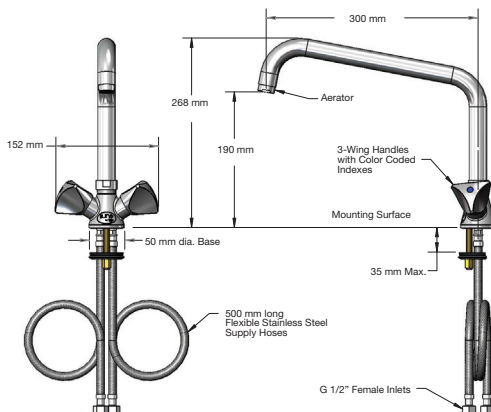

RELIABILITY BUILT IN™

NEW Models!

iline Faucets

**NEW
EURO
MODELS**

Smart **i**nternational Foodservice Solutions

EA-1DF09-LH

Deck mount faucet with long single lever handle, 230 mm swivel nozzle

**14.76
L/min
Flow Rate**

iline
by **T&S**

EA-2DF12

Single lever base faucet with 305 mm (12") swing nozzle and aerator and 3-wing handles

**14.34
L/min
Flow Rate**

iline
by **T&S**

EA-2DF12-150

Single lever base faucet with 305 mm (12") swing nozzle and aerator and 3-wing handles; 150 mm (5-15/16") clearance

**14.34
L/min
Flow Rate**

RELIABILITY BUILT IN™

NEW Models!

iline Faucets

**NEW
EURO
MODELS**

Smart **iline** International Foodservice Solutions

EA-2DF12-300

Single lever base faucet with 305 mm (12") swing nozzle and aerator and 3-wing handles; 300 mm (11-13/16") clearance

**14.34
L/min
Flow Rate**

iline
by **T&S**

EA-6WF08-LH

Single lever wall mount faucet with 204 mm (8") swing spout and long handle

**18.17
L/min
Flow Rate**

iline
by **T&S**

RELIABILITY BUILT IN™

www.tsbrass.com