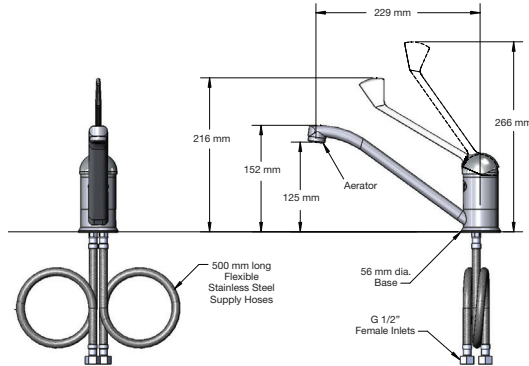

RELIABILITY BUILT IN™

NEW Models!

iline Faucets

**NEW
EURO
MODELS**

Smart **i**nternational Foodservice Solutions

EA-1DF09-LH

Deck mount faucet with long single lever handle, 230 mm swivel nozzle

**14.76
L/min
Flow Rate**

iline
by **T&S**

EA-2DF12

Single lever base faucet with 305 mm (12") swing nozzle and aerator and 3-wing handles

**14.34
L/min
Flow Rate**

iline
by **T&S**

EA-2DF12-150

Single lever base faucet with 305 mm (12") swing nozzle and aerator and 3-wing handles; 150 mm (5-15/16") clearance

**14.34
L/min
Flow Rate**

RELIABILITY BUILT IN™

NEW Models!

iline Faucets

**NEW
EURO
MODELS**

Smart **iline** International Foodservice Solutions

EA-2DF12-300

Single lever base faucet with 305 mm (12") swing nozzle and aerator and 3-wing handles; 300 mm (11-13/16") clearance