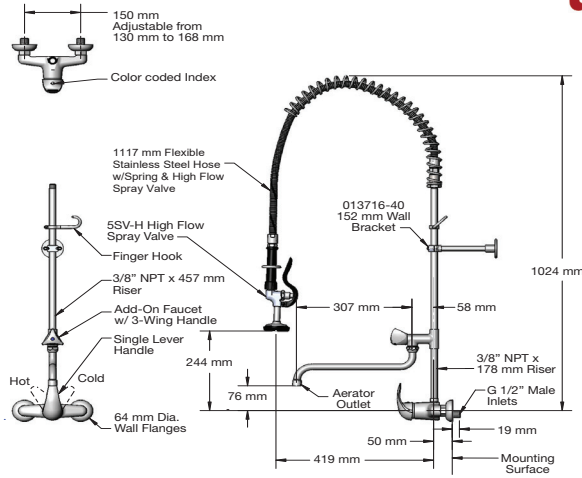

EX-1DP00-H

Pre-rinse unit, single temperature control

THE utilityline

EX-1DP12-H

Pre-rinse unit, single temperature control, add-on faucet

EX-6WP12-H

Pre-Rinse Unit, single temperature control, wall mounted base faucet, 307 mm add-on faucet

THE utilityline

EX-1DMP06-H

Compact pre-rinse unit, single temperature control, 152 mm add-on faucet

NEW!

EX-1DMP08-H

Compact pre-rinse unit, single temperature control, 203 mm add-on faucet

THE utilityline

iline
by **T&S**

EA-2DF12

Single lever base faucet with 305 mm (12") swing nozzle and aerator and 3-wing handles

**14.34
L/min
Flow Rate**

iline
by **T&S**

EA-2DF12-150

Single lever base faucet with 305 mm (12") swing nozzle and aerator and 3-wing handles; 150 mm (5-15/16") clearance

**14.34
L/min
Flow Rate**

iline
by **T&S**

EA-6WF08-LH

Single lever wall mount faucet with 204 mm (8") swing spout and long handle

**18.17
L/min
Flow Rate**

iline
by **T&S**

RELIABILITY BUILT IN™

www.tsbrass.com