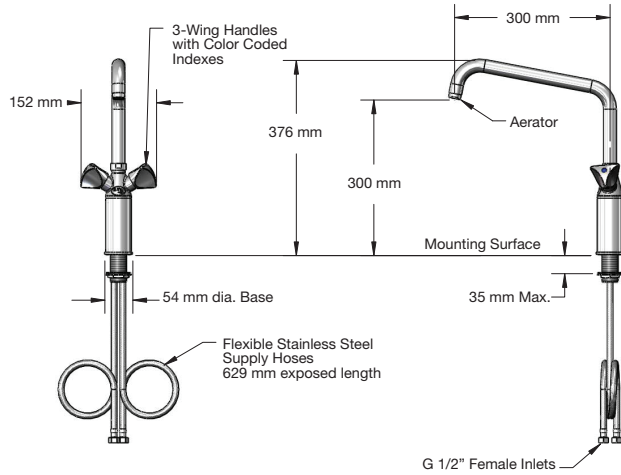

iline
by **T&S**

EA-2DF12

Single lever base faucet with 305 mm (12") swing nozzle and aerator and 3-wing handles

**14.34
L/min
Flow Rate**

iline
by **T&S**

EA-2DF12-150

Single lever base faucet with 305 mm (12") swing nozzle and aerator and 3-wing handles; 150 mm (5-15/16") clearance

**14.34
L/min
Flow Rate**

RELIABILITY BUILT IN™

NEW Models!

iline Faucets

**NEW
EURO
MODELS**

Smart **iline** International Foodservice Solutions

EA-2DF12-300

Single lever base faucet with 305 mm (12") swing nozzle and aerator and 3-wing handles; 300 mm (11-13/16") clearance

**14.34
L/min
Flow Rate**

iline
by **T&S**

EA-6WF08-LH

Single lever wall mount faucet with 204 mm (8") swing spout and long handle

**18.17
L/min
Flow Rate**

iline
by **T&S**

RELIABILITY BUILT IN™

www.tsbrass.com