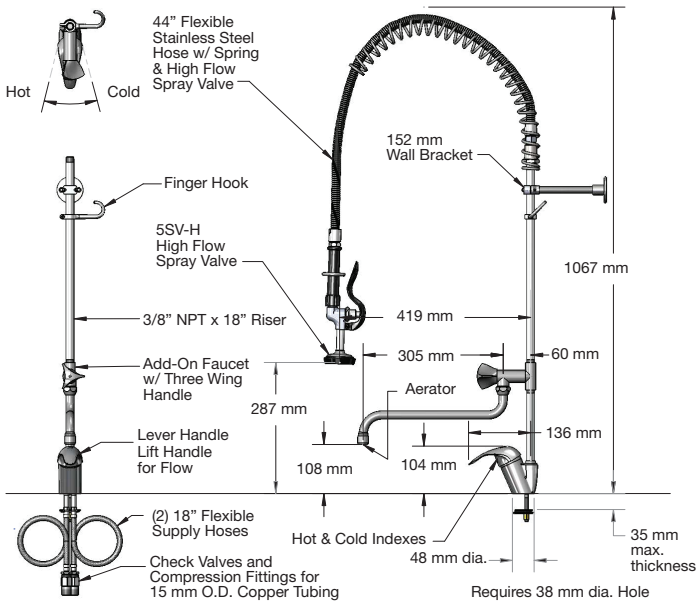

EX-1DP00-H

Pre-rinse unit, single temperature control

THE utilityline

EX-1DP12-H

Pre-rinse unit, single temperature control, add-on faucet

EX-6WP12-H

Pre-Rinse Unit, single temperature control, wall mounted base faucet, 307 mm add-on faucet

THE utilityline

EX-1DMP06-H

Compact pre-rinse unit, single temperature control, 152 mm add-on faucet

NEW!

EX-1DMP08-H

Compact pre-rinse unit, single temperature control, 203 mm add-on faucet

THE utilityline

RELIABILITY BUILT IN™

NEW Models!

iline Faucets

**NEW
EURO
MODELS**

Smart **i**nternational Foodservice Solutions

EA-1DF09-LH

Deck mount faucet with long single lever handle, 230 mm swivel nozzle

**14.76
L/min
Flow Rate**

iline
by **T&S**

EA-2DF12

Single lever base faucet with 305 mm (12") swing nozzle and aerator and 3-wing handles

**14.34
L/min
Flow Rate**

iline
by **T&S**

EA-2DF12-150

Single lever base faucet with 305 mm (12") swing nozzle and aerator and 3-wing handles; 150 mm (5-15/16") clearance