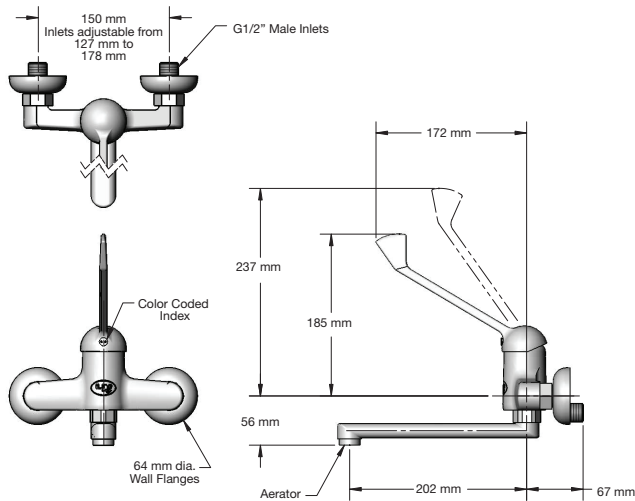

iline
by **T&S**

EA-2DF12

Single lever base faucet with 305 mm (12") swing nozzle and aerator and 3-wing handles

**14.34
L/min
Flow Rate**

iline
by **T&S**

EA-2DF12-150

Single lever base faucet with 305 mm (12") swing nozzle and aerator and 3-wing handles; 150 mm (5-15/16") clearance

**14.34
L/min
Flow Rate**

RELIABILITY BUILT IN™

NEW Models!

iline Faucets

**NEW
EURO
MODELS**

Smart **iline** International Foodservice Solutions

EA-2DF12-300

Single lever base faucet with 305 mm (12") swing nozzle and aerator and 3-wing handles; 300 mm (11-13/16") clearance

**14.34
L/min
Flow Rate**

iline
by **T&S**

EA-6WF08-LH

Single lever wall mount faucet with 204 mm (8") swing spout and long handle

**18.17
L/min
Flow Rate**

iline
by **T&S**

RELIABILITY BUILT IN™

www.tsbrass.com