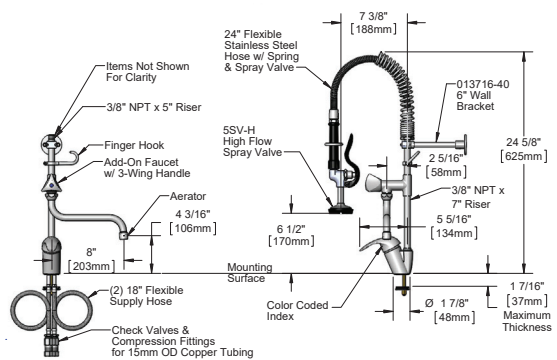

EX-1DP00-H

Pre-rinse unit, single temperature control

THE utilityline

EX-1DP12-H

Pre-rinse unit, single temperature control, add-on faucet

EX-6WP12-H

Pre-Rinse Unit, single temperature control, wall mounted base faucet, 307 mm add-on faucet

THE utilityline

EX-1DMP06-H

Compact pre-rinse unit, single temperature control, 152 mm add-on faucet

NEW!

EX-1DMP08-H

Compact pre-rinse unit, single temperature control, 203 mm add-on faucet

THE utilityline

RELIABILITY BUILT IN™

NEW Models!

iline Faucets

**NEW
EURO
MODELS**

Smart **i**nternational Foodservice Solutions

EA-1DF09-LH

Deck mount faucet with long single lever handle, 230 mm swivel nozzle

**14.76
L/min
Flow Rate**

iline
by **T&S**

EA-2DF12

Single lever base faucet with 305 mm (12") swing nozzle and aerator and 3-wing handles

**14.34
L/min
Flow Rate**

iline
by **T&S**

EA-2DF12-150

Single lever base faucet with 305 mm (12") swing nozzle and aerator and 3-wing handles; 150 mm (5-15/16") clearance