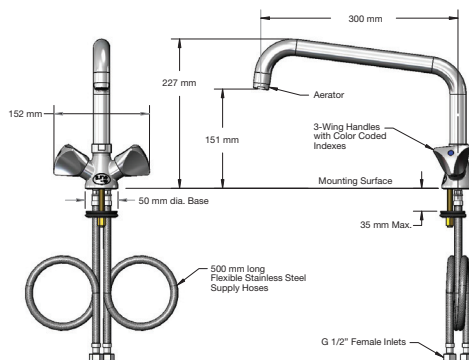

RELIABILITY BUILT IN™

NEW Models!

iline Faucets

**NEW
EURO
MODELS**

Smart **i**nternational Foodservice Solutions

EA-1DF09-LH

Deck mount faucet with long single lever handle, 230 mm swivel nozzle

**14.76
L/min
Flow Rate**

iline
by **T&S**

EA-2DF12

Single lever base faucet with 305 mm (12") swing nozzle and aerator and 3-wing handles

**14.34
L/min
Flow Rate**

iline
by **T&S**

EA-2DF12-150

Single lever base faucet with 305 mm (12") swing nozzle and aerator and 3-wing handles; 150 mm (5-15/16") clearance

**14.34
L/min
Flow Rate**

RELIABILITY BUILT IN™

NEW Models!

iline Faucets

**NEW
EURO
MODELS**

Smart **iline** International Foodservice Solutions

EA-2DF12-300

Single lever base faucet with 305 mm (12") swing nozzle and aerator and 3-wing handles; 300 mm (11-13/16") clearance

**14.34
L/min
Flow Rate**

iline
by **T&S**

EA-6WF08-LH

Single lever wall mount faucet with 204 mm (8") swing spout and long handle

**18.17
L/min
Flow Rate**

iline
by **T&S**

RELIABILITY BUILT IN™

www.tsbrass.com