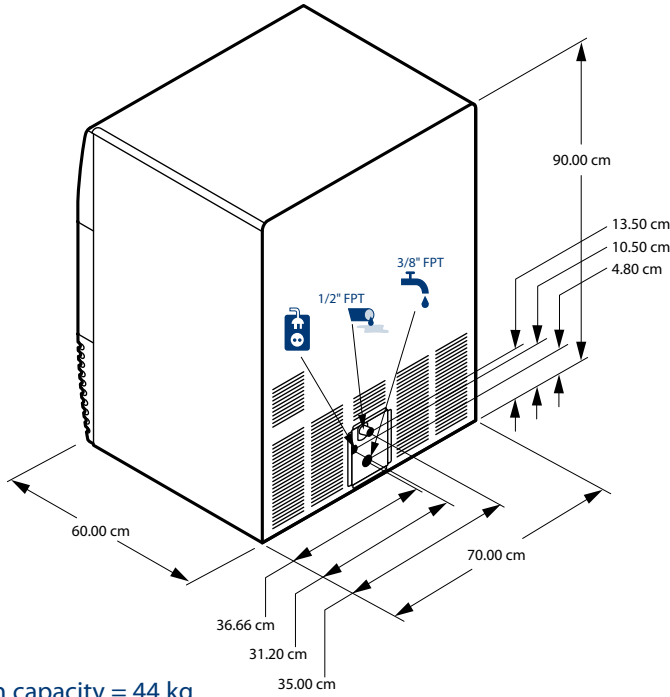

Sotto™ 65 Undercounter Ice Machine

50Hz UG-065A

Sotto is the perfect solution for venues where just a few large cubes in the glass is preferred.

- Industry Leading Performance
- Intuitive Control System
- Redesigned Refrigeration System Yields up to 43% More Ice
- Slide-out Air Filter
- Tool-Free Foodzone
- High grade stainless steel exterior
- Large, Clean, Clear, 20g Gourmet Cube

Levelers

Levelers standard.

Adjustable legs (from 101-152mm) available with optional leg kit K-00345.

Ice Shape

Manitowoc Deutschland GmbH
 Auf der Weih 11
 35745 Herborn
 Germany
 Tel: 0 27 72 - 5805 0
 Fax: 0 27 72 - 5805 70
 E-mail: info@manitowoc-de.com
www.manitowoc-de.com

UG-65

Bin capacity = 44 kg

Minimum		Maximum
10°C		43°C
10°C		32°C
20psi 140 kPa		80psi 550 kPa
4.5	A	
		15 Amps

°C	10	21	32	
10	64	57.7	51.4	kg
21	67.3	63.45	59.6	kg
32	62.3	58.3	55.3	kg
38	59.6	53.9	48.2	kg
43	44.3	41.2	38.1	kg